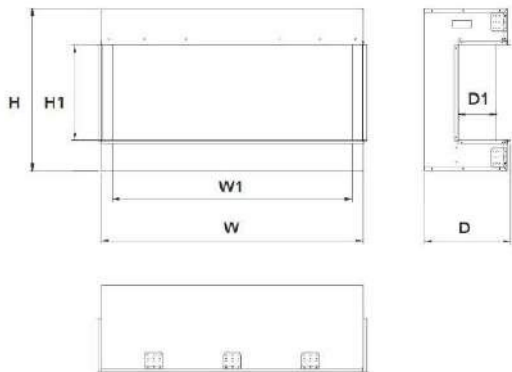

LumaForest

3-Sided Glass Built-in Fireplaces